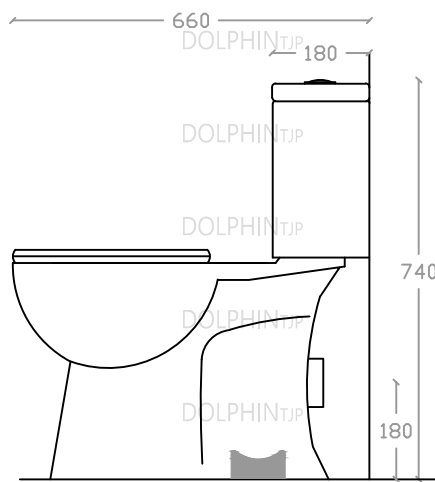

## DOLPHIN TANITO VW 2035 (C380)

Washdown Close-Coupled WC Suite  
3/4 Litres Dual Flush

S Trap: 250mm

P Trap: 180mm

Size: L660mm x W380mm x H740mm

Box Rim Available in P Trap, Rimless Available in S Trap

Top view

Side view

Front view

\*ALL MEASUREMENT ARE CORRECT AS PER DATE OF MEASUREMENT

\*ALL DIMENSION TOLERANCE  $\pm 10\text{mm}$

\*WEIGHT TOLERANCE  $\pm 5\%$

|                 |                  |              |  |              |            |
|-----------------|------------------|--------------|--|--------------|------------|
| Measurement By: | Rebekah & Hui Yu | Verified By: |  | Prepared By: | Victor     |
|                 | 17.11.2022       |              |  |              | 11.08.2025 |