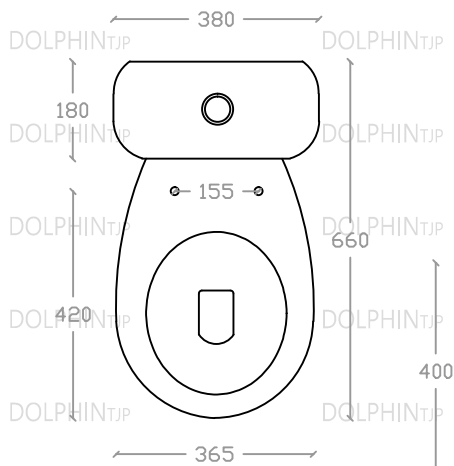

## DOLPHIN TANITO VW 2035 (C380)

Washdown Close-Coupled WC Suite  
3/4 Litres Dual Flush

S Trap: 250mm

P Trap: 180mm

Size: L660mm x W380mm x H740mm

Box Rim Available in P Trap, Rimless Available in S Trap

Top view

Side view

Front view

\*ALL MEASUREMENT ARE CORRECT AS PER DATE OF MEASUREMENT

\*ALL DIMENSION TOLERANCE  $\pm 10\text{mm}$

\*WEIGHT TOLERANCE  $\pm 5\%$

|                 |                  |              |  |              |            |
|-----------------|------------------|--------------|--|--------------|------------|
| Measurement By: | Rebekah & Hui Yu | Verified By: |  | Prepared By: | Victor     |
|                 | 17.11.2022       |              |  |              | 11.08.2025 |

**DOLPHIN**<sub>TJP</sub>