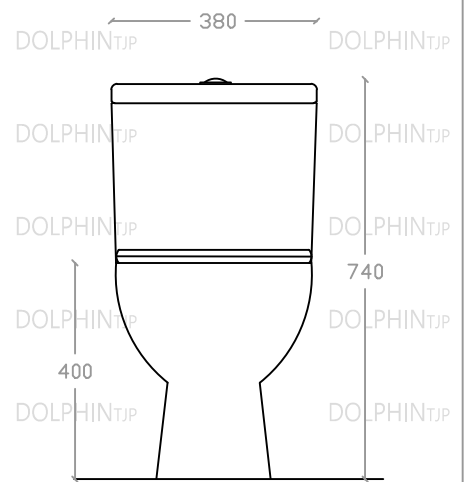

## DOLPHIN TANITO VW 2035 (C380)

Washdown Close-Coupled WC Suite  
3/4 Litres Dual Flush

S Trap: 250mm

P Trap: 180mm

Size: L660mm x W380mm x H740mm

Box Rim Available in P Trap, Rimless Available in S Trap

Top view

Side view

Front view

\*ALL MEASUREMENT ARE CORRECT AS PER DATE OF MEASUREMENT

\*ALL DIMENSION TOLERANCE  $\pm 10\text{mm}$

\*WEIGHT TOLERANCE  $\pm 5\%$

|                 |                  |              |  |              |            |
|-----------------|------------------|--------------|--|--------------|------------|
| Measurement By: | Rebekah & Hui Yu | Verified By: |  | Prepared By: | Victor     |
|                 | 17.11.2022       |              |  |              | 11.08.2025 |