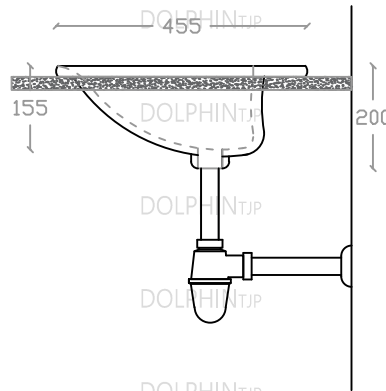

DOLPHIN VC 520

Countertop Vanity Basin

Size: L455mm x W520mm x H200mm

DOLPHIN_{TJP}

DOLPHIN_{TJP}

DOLPHIN_{TJP}

DOLPHIN_{TJP}

DOLPHIN_{TJP}

Top view

Side view

Front view

DOLPHIN_{TJP}

DOLPHIN_{TJP}

DOLPHIN_{TJP}

DOLPHIN_{TJP}

DOLPHIN_{TJP}

*ALL MEASUREMENT ARE CORRECT AS PER DATE OF MEASUREMENT

*ALL DIMENSION TOLERANCE $\pm 10\text{mm}$

*WEIGHT TOLERANCE $\pm 5\%$

DOLPHIN_{TJP}

DOLPHIN_{TJP}

DOLPHIN_{TJP}

DOLPHIN_{TJP}

Measurement By:	Victor	Verified By:		Prepared By:	Victor
	11.03.2025				15.08.2025