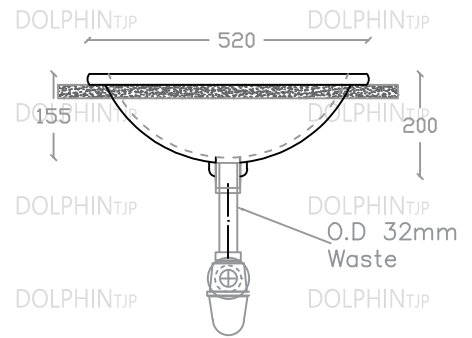

DOLPHIN VC 520

Countertop Vanity Basin

Size: L455mm x W520mm x H200mm

DOLPHIN_{TJP}

DOLPHIN_{TJP}

DOLPHIN_{TJP}

DOLPHIN_{TJP}

DOLPHIN_{TJP}

Top view

Side view

Front view

DOLPHIN_{TJP}

DOLPHIN_{TJP}

DOLPHIN_{TJP}

DOLPHIN_{TJP}

DOLPHIN_{TJP}

*ALL MEASUREMENT ARE CORRECT AS PER DATE OF MEASUREMENT

*ALL DIMENSION TOLERANCE $\pm 10\text{mm}$

*WEIGHT TOLERANCE $\pm 5\%$

DOLPHIN_{TJP}

DOLPHIN_{TJP}

DOLPHIN_{TJP}

DOLPHIN_{TJP}

Measurement By:	Victor	Verified By:		Prepared By:	Victor
	11.03.2025				15.08.2025