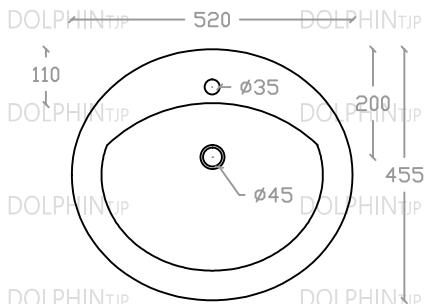

DOLPHIN VC 520

Countertop Vanity Basin

Size: L455mm x W520mm x H200mm

DOLPHIN_{TJP}

DOLPHIN_{TJP}

DOLPHIN_{TJP}

DOLPHIN_{TJP}

DOLPHIN_{TJP}

Top view

Side view

Front view

DOLPHIN_{TJP}

DOLPHIN_{TJP}

DOLPHIN_{TJP}

DOLPHIN_{TJP}

DOLPHIN_{TJP}

*ALL MEASUREMENT ARE CORRECT AS PER DATE OF MEASUREMENT

*ALL DIMENSION TOLERANCE $\pm 10\text{mm}$

*WEIGHT TOLERANCE $\pm 5\%$

DOLPHIN_{TJP}

DOLPHIN_{TJP}

DOLPHIN_{TJP}

DOLPHIN_{TJP}

Measurement By:	Victor	Verified By:		Prepared By:	Victor
	11.03.2025				15.08.2025