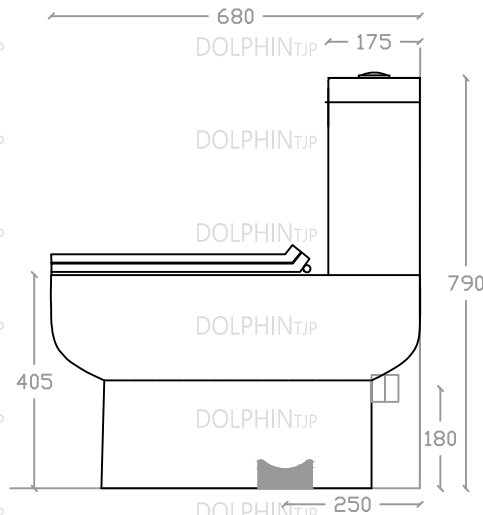

## DOLPHIN WC 2028-C2028

Washdown Close-Coupled WC Suite  
 3/5 Litres Dual Flush  
 S Trap: 250mm  
 P Trap: 180mm  
 Size: L680mm x W385mm x H790mm

Top view

Side view

Front view

\*ALL MEASUREMENT ARE CORRECT AS PER DATE OF MEASUREMENT

\*ALL DIMENSION TOLERANCE  $\pm 10\text{mm}$

\*WEIGHT TOLERANCE  $\pm 5\%$

Measurement By:	Rebekah & Richie	Verified By:	Ms Chen	Prepared By:	Victor
	09.06.2022		09.06.2022		12.08.2025

**DOLPHIN**<sub>TJP</sub>