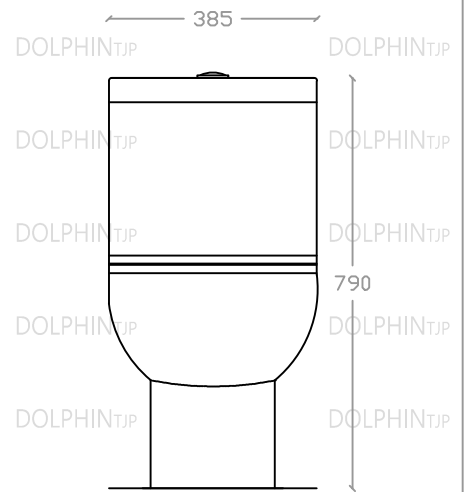

## DOLPHIN WC 2028-C2028

Washdown Close-Coupled WC Suite  
 3/5 Litres Dual Flush  
 S Trap: 250mm  
 P Trap: 180mm  
 Size: L680mm x W385mm x H790mm

Top view

Side view

Front view

\*ALL MEASUREMENT ARE CORRECT AS PER DATE OF MEASUREMENT

\*ALL DIMENSION TOLERANCE  $\pm 10\text{mm}$

\*WEIGHT TOLERANCE  $\pm 5\%$

Measurement By:	Rebekah & Richie	Verified By:	Ms Chen	Prepared By:	Victor
	09.06.2022		09.06.2022		12.08.2025

**DOLPHIN**<sub>TJP</sub>