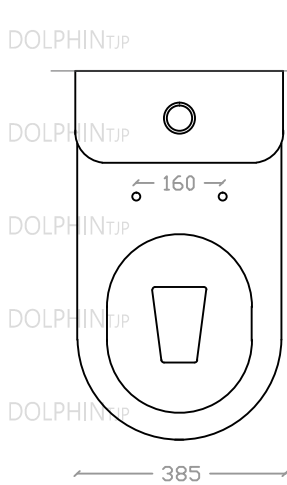

## DOLPHIN WC 2028-C2028

Washdown Close-Coupled WC Suite  
 3/5 Litres Dual Flush  
 S Trap: 250mm  
 P Trap: 180mm  
 Size: L680mm x W385mm x H790mm

Top view

Side view

Front view

\*ALL MEASUREMENT ARE CORRECT AS PER DATE OF MEASUREMENT

\*ALL DIMENSION TOLERANCE  $\pm 10\text{mm}$

\*WEIGHT TOLERANCE  $\pm 5\%$

Measurement By:	Rebekah & Richie	Verified By:	Ms Chen	Prepared By:	Victor
	09.06.2022		09.06.2022		12.08.2025

**DOLPHIN**<sub>TJP</sub>