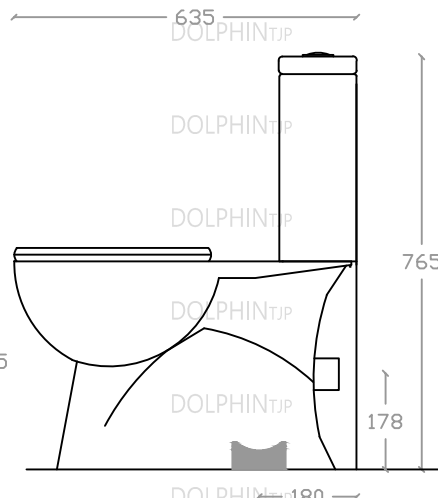

DOLPHIN WC 625-C380

Washdown Close-Coupled WC Suite
 3/5 Litres Dual Flush
 S Trap: 180mm
 P Trap: 178mm
 Size: L635mm x W380mm x H765mm

Top view

Side view

Front view

*ALL MEASUREMENT ARE CORRECT AS PER DATE OF MEASUREMENT

*ALL DIMENSION TOLERANCE $\pm 10\text{mm}$

*WEIGHT TOLERANCE $\pm 5\%$

Measurement By:		Verified By:		Prepared By:	Victor
					11.08.2025

DOLPHIN_{TJP}