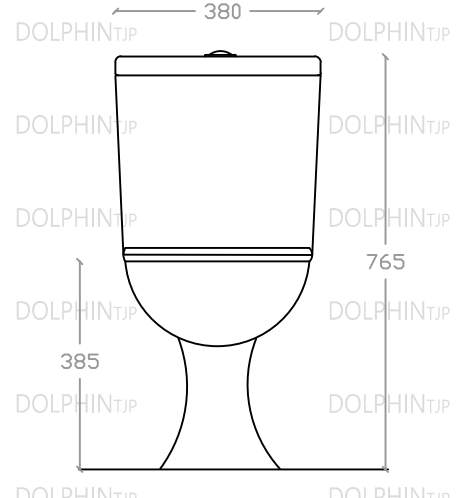

DOLPHIN WC 625-C380

Washdown Close-Coupled WC Suite
 3/5 Litres Dual Flush
 S Trap: 180mm
 P Trap: 178mm
 Size: L635mm x W380mm x H765mm

Top view

Side view

Front view

*ALL MEASUREMENT ARE CORRECT AS PER DATE OF MEASUREMENT

*ALL DIMENSION TOLERANCE $\pm 10\text{mm}$

*WEIGHT TOLERANCE $\pm 5\%$

Measurement By:		Verified By:		Prepared By:	Victor
					11.08.2025

DOLPHIN_{TJP}