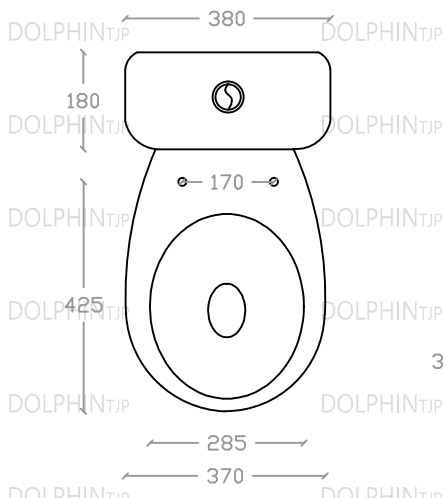

DOLPHIN WC 625-C380

Washdown Close-Coupled WC Suite
 3/5 Litres Dual Flush
 S Trap: 180mm
 P Trap: 178mm
 Size: L635mm x W380mm x H765mm

Top view

Side view

Front view

*ALL MEASUREMENT ARE CORRECT AS PER DATE OF MEASUREMENT

*ALL DIMENSION TOLERANCE $\pm 10\text{mm}$

*WEIGHT TOLERANCE $\pm 5\%$

Measurement By:		Verified By:		Prepared By:	Victor
					11.08.2025

DOLPHIN_{TJP}