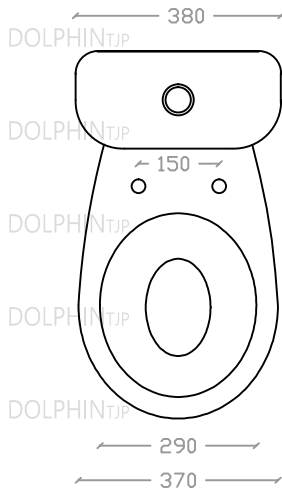

## DOLPHIN WC 680-C380

Washdown Close-Coupled WC Suite

3/5 Litres Dual Flush

S Trap: 255mm

Size: L680mm x W380mm x H760mm

Top view

Side view

Front view

\*ALL MEASUREMENT ARE CORRECT AS PER DATE OF MEASUREMENT

\*ALL DIMENSION TOLERANCE  $\pm 10\text{mm}$

\*WEIGHT TOLERANCE  $\pm 5\%$

Measurement By:	Rebekah & Richie	Verified By:	Ms Chen	Prepared By:	Victor
	27.10.2022		27.10.2022		12.08.2025

**DOLPHIN**<sub>TJP</sub>