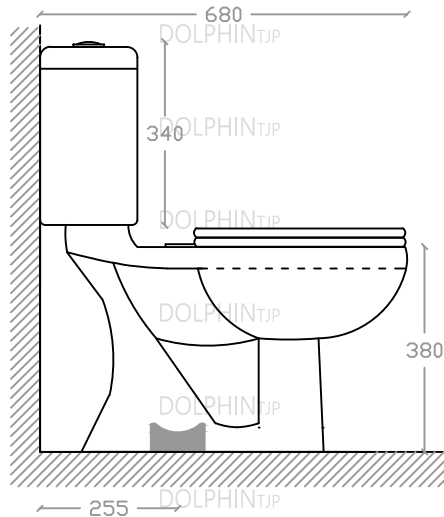

## DOLPHIN WC 680-C380

Washdown Close-Coupled WC Suite

3/5 Litres Dual Flush

S Trap: 255mm

Size: L680mm x W380mm x H760mm

Top view

Side view

Front view

\*ALL MEASUREMENT ARE CORRECT AS PER DATE OF MEASUREMENT

\*ALL DIMENSION TOLERANCE  $\pm 10\text{mm}$

\*WEIGHT TOLERANCE  $\pm 5\%$

Measurement By:	Rebekah & Richie	Verified By:	Ms Chen	Prepared By:	Victor
	27.10.2022		27.10.2022		12.08.2025