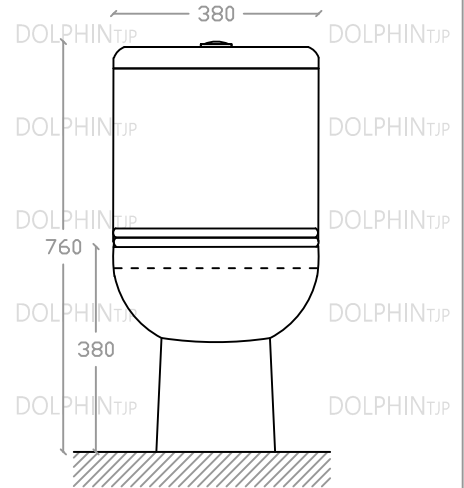

## DOLPHIN WC 680-C380

Washdown Close-Coupled WC Suite

3/5 Litres Dual Flush

S Trap: 255mm

Size: L680mm x W380mm x H760mm

Top view

Side view

Front view

\*ALL MEASUREMENT ARE CORRECT AS PER DATE OF MEASUREMENT

\*ALL DIMENSION TOLERANCE  $\pm 10\text{mm}$

\*WEIGHT TOLERANCE  $\pm 5\%$

Measurement By:	Rebekah & Richie	Verified By:	Ms Chen	Prepared By:	Victor
	27.10.2022		27.10.2022		12.08.2025