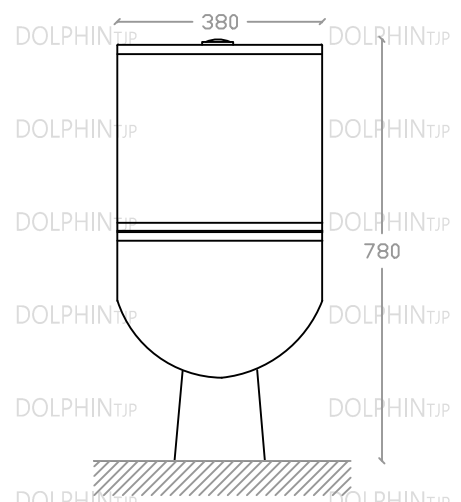

## DOLPHIN WC 720-C206

Washdown Close-Coupled WC Suite

3/5 Litres Dual Flush

S Trap: 250mm

P Trap: 180mm

Size: L680mm x W380mm x H780mm

Top view

Side view

Front view

\*ALL MEASUREMENT ARE CORRECT AS PER DATE OF MEASUREMENT

\*ALL DIMENSION TOLERANCE  $\pm 10\text{mm}$

\*WEIGHT TOLERANCE  $\pm 5\%$

Measurement By:	Rebekah	Verified By:	Ms Chen	Prepared By:	Victor
	30.05.2022		30.05.2022		12.08.2025

**DOLPHIN**<sub>TJP</sub>