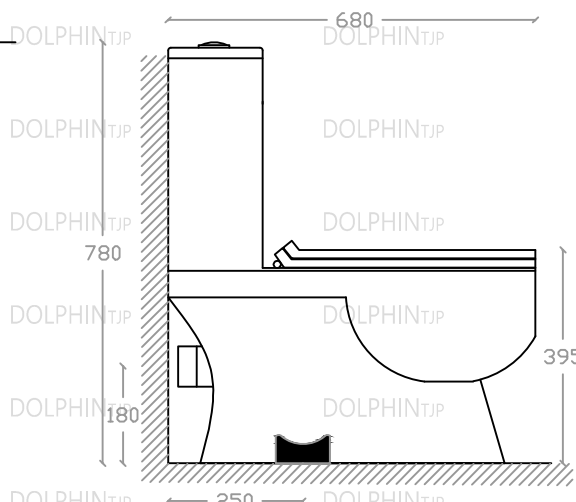

## DOLPHIN WC 720-C206

Washdown Close-Coupled WC Suite

3/5 Litres Dual Flush

S Trap: 250mm

P Trap: 180mm

Size: L680mm x W380mm x H780mm

Top view

Side view

Front view

\*ALL MEASUREMENT ARE CORRECT AS PER DATE OF MEASUREMENT

\*ALL DIMENSION TOLERANCE  $\pm 10\text{mm}$

\*WEIGHT TOLERANCE  $\pm 5\%$

Measurement By:	Rebekah	Verified By:	Ms Chen	Prepared By:	Victor
	30.05.2022		30.05.2022		12.08.2025