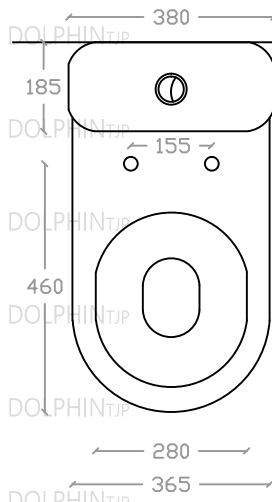

## DOLPHIN WC 720-C206

Washdown Close-Coupled WC Suite

3/5 Litres Dual Flush

S Trap: 250mm

P Trap: 180mm

Size: L680mm x W380mm x H780mm

Top view

Side view

Front view

\*ALL MEASUREMENT ARE CORRECT AS PER DATE OF MEASUREMENT

\*ALL DIMENSION TOLERANCE  $\pm 10\text{mm}$

\*WEIGHT TOLERANCE  $\pm 5\%$

Measurement By:	Rebekah	Verified By:	Ms Chen	Prepared By:	Victor
	30.05.2022		30.05.2022		12.08.2025