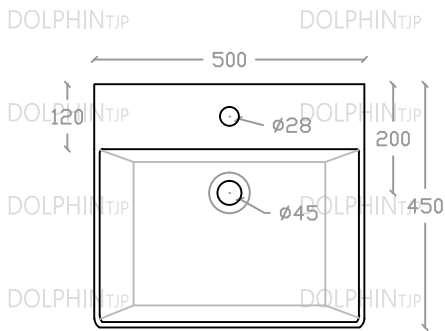

## DOLPHIN SOLANGE VS 2066

Semi-Recessed Vanity Basin  
Size: L450mm x W500mm x H150mm

Top view

Side view

Front view

\*ALL MEASUREMENT ARE CORRECT AS PER DATE OF MEASUREMENT

\*ALL DIMENSION TOLERANCE  $\pm 10$ mm

\*WEIGHT TOLERANCE  $\pm 5\%$

Measurement By:	Victor	Verified By:		Prepared By:	Victor
	14.02.2025				15.08.2025

**DOLPHIN**<sub>TJP</sub>