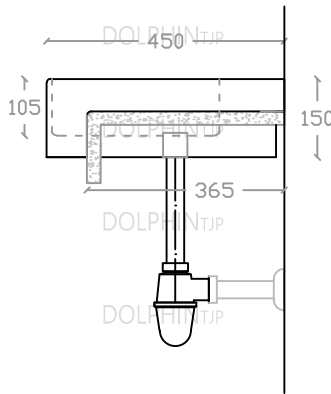

## DOLPHIN SOLANGE VS 2066

Semi-Recessed Vanity Basin  
Size: L450mm x W500mm x H150mm

Top view

Side view

Front view

\*ALL MEASUREMENT ARE CORRECT AS PER DATE OF MEASUREMENT

\*ALL DIMENSION TOLERANCE  $\pm 10$ mm

\*WEIGHT TOLERANCE  $\pm 5\%$

Measurement By:	Victor	Verified By:		Prepared By:	Victor
	14.02.2025				15.08.2025

**DOLPHIN**<sub>TJP</sub>