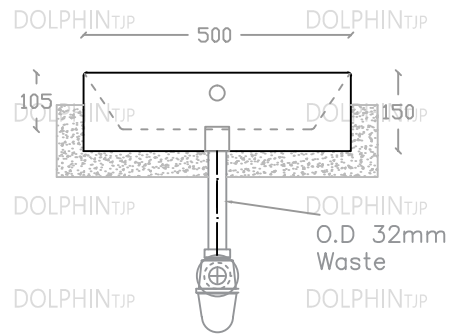

## DOLPHIN SOLANGE VS 2066

Semi-Recessed Vanity Basin  
Size: L450mm x W500mm x H150mm

Top view

Side view

Front view

\*ALL MEASUREMENT ARE CORRECT AS PER DATE OF MEASUREMENT

\*ALL DIMENSION TOLERANCE  $\pm 10$ mm

\*WEIGHT TOLERANCE  $\pm 5\%$

Measurement By:	Victor	Verified By:		Prepared By:	Victor
	14.02.2025				15.08.2025

**DOLPHIN**<sub>TJP</sub>