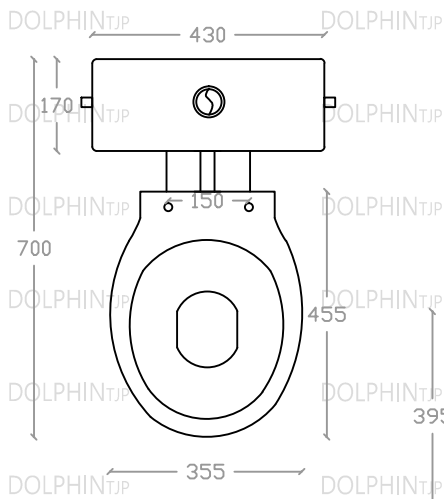

DOLPHIN WC 102-PVC CISTERN LINK SET

Washdown Close-Coupled WC
Link Set Side Inlet PVC Cistern

P Trap: 180mm

Size: L700mm x W430mm x H805mm

DOLPHIN_{TJP}

DOLPHIN_{TJP}

DOLPHIN_{TJP}

DOLPHIN_{TJP}

DOLPHIN_{TJP}

Top view

Side view

Front view

*ALL MEASUREMENT ARE CORRECT AS PER DATE OF MEASUREMENT

*ALL DIMENSION TOLERANCE $\pm 10\text{mm}$

*WEIGHT TOLERANCE $\pm 5\%$

Measurement By:	Victor	Verified By:		Prepared By:	Victor
	06.09.2024				11.08.2025