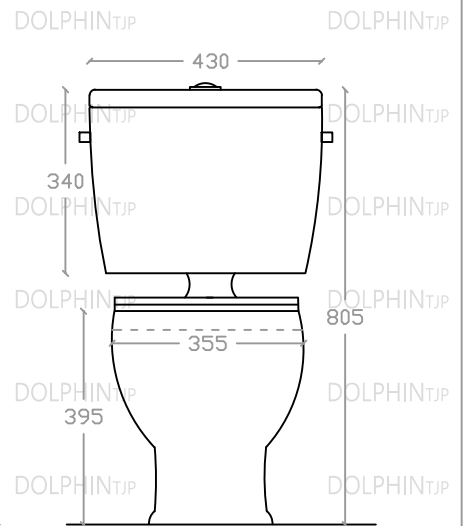

DOLPHIN WC 102-PVC CISTERN LINK SET

Washdown Close-Coupled WC
Link Set Side Inlet PVC Cistern

P Trap: 180mm

Size: L700mm x W430mm x H805mm

DOLPHIN_{TJP}

DOLPHIN_{TJP}

DOLPHIN_{TJP}

DOLPHIN_{TJP}

DOLPHIN_{TJP}

Top view

Side view

Front view

*ALL MEASUREMENT ARE CORRECT AS PER DATE OF MEASUREMENT

*ALL DIMENSION TOLERANCE $\pm 10\text{mm}$

*WEIGHT TOLERANCE $\pm 5\%$

Measurement By:	Victor	Verified By:		Prepared By:	Victor
	06.09.2024				11.08.2025