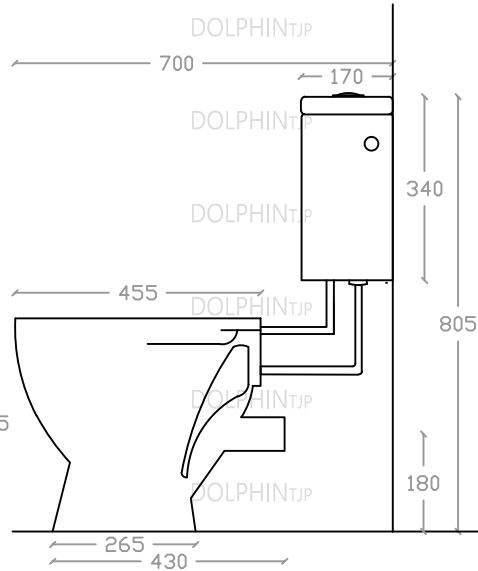

DOLPHIN WC 102-PVC CISTERN LINK SET

Washdown Close-Coupled WC
Link Set Side Inlet PVC Cistern

P Trap: 180mm

Size: L700mm x W430mm x H805mm

DOLPHIN_{TJP}

DOLPHIN_{TJP}

DOLPHIN_{TJP}

DOLPHIN_{TJP}

DOLPHIN_{TJP}

Top view

Side view

Front view

*ALL MEASUREMENT ARE CORRECT AS PER DATE OF MEASUREMENT

*ALL DIMENSION TOLERANCE $\pm 10\text{mm}$

*WEIGHT TOLERANCE $\pm 5\%$

Measurement By:	Victor	Verified By:		Prepared By:	Victor
	06.09.2024				11.08.2025