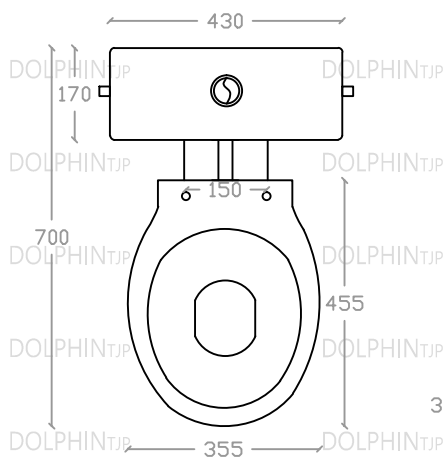

DOLPHIN WC 102-PVC CISTERN LINK SET

Washdown Close-Coupled WC
Link Set Side Inlet PVC Cistern

S Trap: 250mm

Size: L700mm x W430mm x H805mm

Top view

Side view

Front view

*ALL MEASUREMENT ARE CORRECT AS PER DATE OF MEASUREMENT

*ALL DIMENSION TOLERANCE $\pm 10\text{mm}$

*WEIGHT TOLERANCE $\pm 5\%$

Measurement By:	Victor	Verified By:		Prepared By:	Victor
	06.09.2024				11.08.2025

DOLPHIN_{TJP}