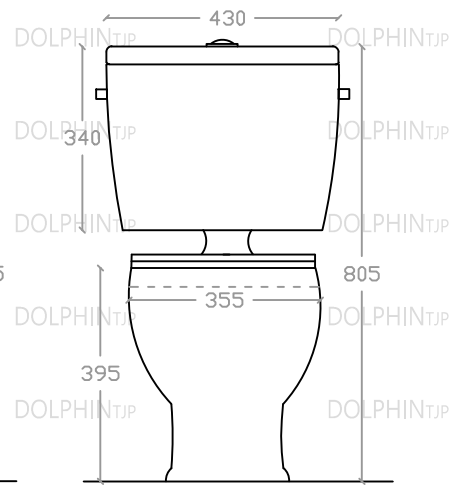

DOLPHIN WC 102-PVC CISTERN LINK SET

Washdown Close-Coupled WC
Link Set Side Inlet PVC Cistern

S Trap: 250mm

Size: L700mm x W430mm x H805mm

Top view

Side view

Front view

*ALL MEASUREMENT ARE CORRECT AS PER DATE OF MEASUREMENT

*ALL DIMENSION TOLERANCE $\pm 10\text{mm}$

*WEIGHT TOLERANCE $\pm 5\%$

Measurement By:	Victor	Verified By:		Prepared By:	Victor
	06.09.2024				11.08.2025

DOLPHIN_{TJP}