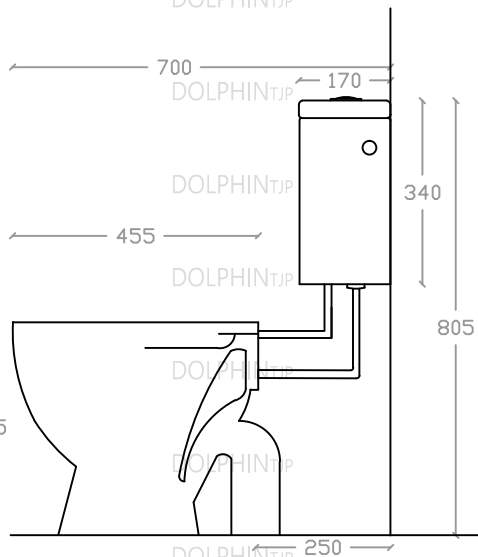

DOLPHIN WC 102-PVC CISTERN LINK SET

Washdown Close-Coupled WC
Link Set Side Inlet PVC Cistern

S Trap: 250mm

Size: L700mm x W430mm x H805mm

Top view

Side view

Front view

*ALL MEASUREMENT ARE CORRECT AS PER DATE OF MEASUREMENT

*ALL DIMENSION TOLERANCE $\pm 10\text{mm}$

*WEIGHT TOLERANCE $\pm 5\%$

Measurement By:	Victor	Verified By:		Prepared By:	Victor
	06.09.2024				11.08.2025

DOLPHIN_{TJP}