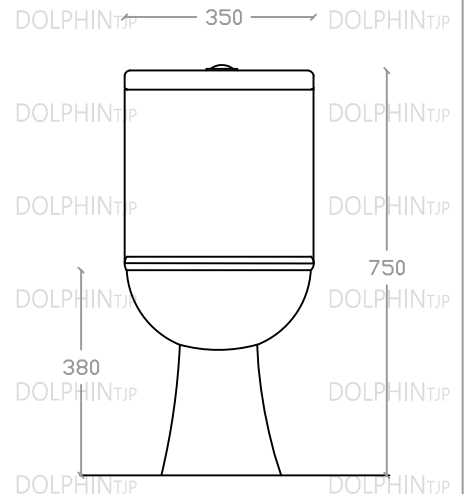

DOLPHIN WC 680-C350

Washdown Close-Coupled WC Suite

3/5 Litres Dual Flush

S Trap: 305mm

Size: L720mm x W370mm x H750mm

Top view

Side view

Front view

*ALL MEASUREMENT ARE CORRECT AS PER DATE OF MEASUREMENT

*ALL DIMENSION TOLERANCE $\pm 10\text{mm}$

*WEIGHT TOLERANCE $\pm 5\%$

Measurement By:		Verified By:		Prepared By:	Victor
					12.08.2025

DOLPHIN_{TJP}