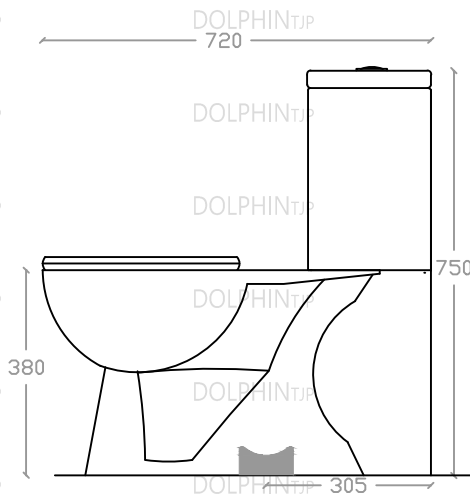

DOLPHIN WC 680-C350

Washdown Close-Coupled WC Suite

3/5 Litres Dual Flush

S Trap: 305mm

Size: L720mm x W370mm x H750mm

Top view

Side view

Front view

*ALL MEASUREMENT ARE CORRECT AS PER DATE OF MEASUREMENT

*ALL DIMENSION TOLERANCE $\pm 10\text{mm}$

*WEIGHT TOLERANCE $\pm 5\%$

Measurement By:		Verified By:		Prepared By:	Victor
					12.08.2025

DOLPHIN_{TJP}