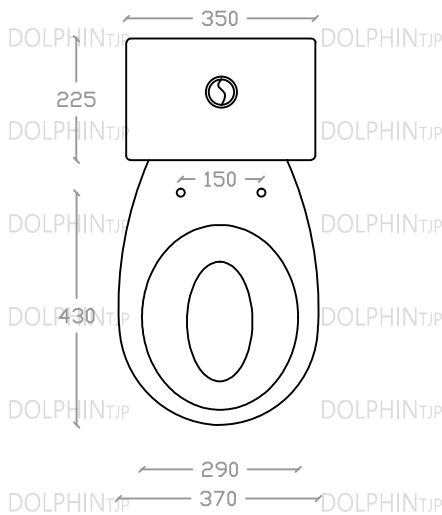

DOLPHIN WC 680-C350

Washdown Close-Coupled WC Suite

3/5 Litres Dual Flush

S Trap: 305mm

Size: L720mm x W370mm x H750mm

Top view

Side view

Front view

*ALL MEASUREMENT ARE CORRECT AS PER DATE OF MEASUREMENT

*ALL DIMENSION TOLERANCE $\pm 10\text{mm}$

*WEIGHT TOLERANCE $\pm 5\%$

Measurement By:		Verified By:		Prepared By:	Victor
					12.08.2025

DOLPHIN_{TJP}